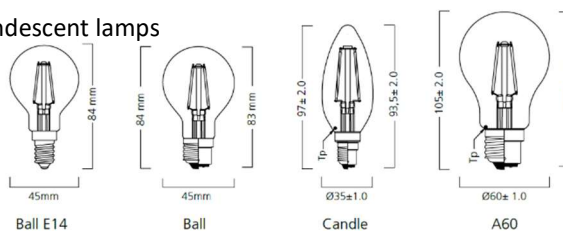

Vikingprodukter AB

SYLVANIA ToLEDo Retro Clear

- LED Chip technology using a virtual filament design which creates a warm ambiance similar to traditional lamps
- First lamp of its type to achieve A++ rating - up to 134 lm/W
- Suitable for replacement of up to 60W incandescent lamps
- Packed in individual boxes (SL)
- Up to 90% energy saving compared to incandescent lamps
- Cooler burning versus standard LED lamps
- Dimensional compatibility with all fixtures