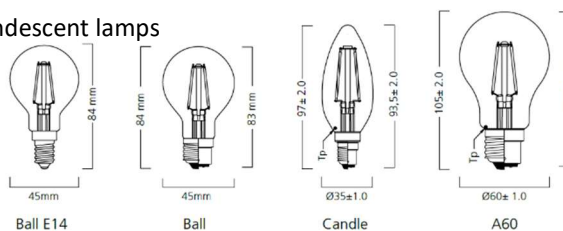

## SYLVANIA ToLEDo Retro Clear

- LED Chip technology using a virtual filament design which creates a warm ambiance similar to traditional lamps
- First lamp of its type to achieve A++ rating - up to 134 lm/W
- Suitable for replacement of up to 60W incandescent lamps
- Packed in individual boxes (SL)
- Up to 90% energy saving compared to incandescent lamps
- Cooler burning versus standard LED lamps
- Dimensional compatibility with all fixtures