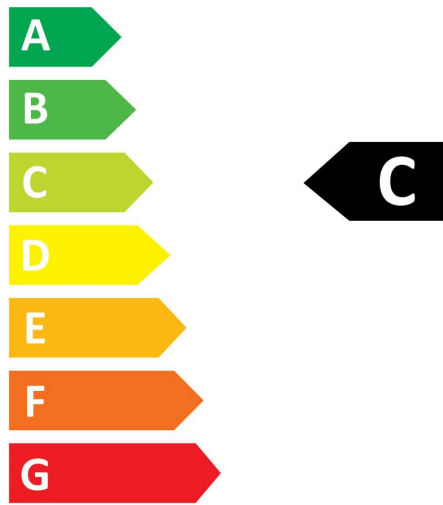

23
kWh/1000h

2019/2015