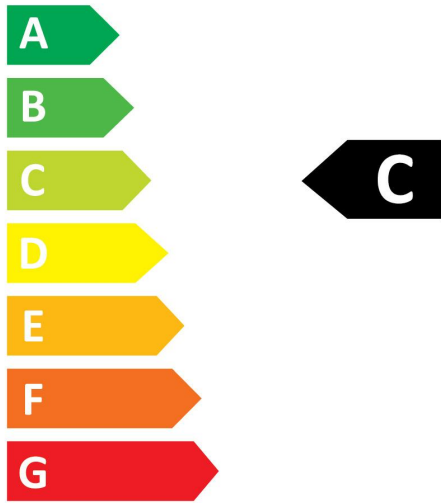

ToLEDo Superia T8 CCG and AC

ToLEDo SUPERIA T8 CCG L 1500 4100LM 865 75K PET SL
0030250

SYLVANIA

0030250

23
kWh/1000h

2019/2015