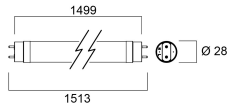

TECHNICAL DRAWINGS