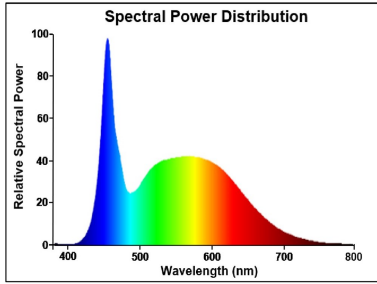

ToLEDo Superia T8 CCG and AC

ToLEDo SUPERIA T8 CCG L 1500 4100LM 865 75K PET SL
0030250

E-number FI	4941355
Warranty	5 years

Optical data

Colour temperature (K)	6500
Light colour	Daylight
CRI (Ra)	80
Colour Variation Initial (SDCM)	SDCM6
Beam Angle (°)	170
Photobiological Risk Group	RG0

Electrical data

Wattage (W)	22.2
Product Voltage (V)	230
Lamp power factor	0.9
Control gear required	No
Transformer required	No
Dimmable	No
Inrush Current (A)	16.2
Inrush Duration (µs)	50
Lamp Energy Label (class)	C

Lifetime data

Lifespan L70 B50	75000

Physical data

IP rating	IP20
Nominal Product Length (mm)	1499
Nominal Product Diameter (mm)	28
Weight (kg)	0.26

Packaging

Single packaging type	Carton
Product EAN number	5410288302508
Packaging single length / height (cm)	155.5
Packaging single width (cm)	2.9
Packaging single depth (cm)	2.9
DUN14 (outer)	15410288302505
Units per outer package	10
Packaging outer length / height (cm)	161.0
Packaging outer width (cm)	22.0
Packaging outer depth (cm)	10.5

Safety data

Optimal operating condition (°C)	-20-55
Breakage cleaning instructions	Not applicable
Special purpose lamp	No
Suitable for household illumination	Yes
Safety message	Suitable for totally enclosed fixture

ToLEDo Superia T8 CCG and AC

ToLEDo SUPERIA T8 CCG L 1500 4100LM 865 75K PET SL
0030250

PHOTOMETRY

TECHNICAL DRAWINGS