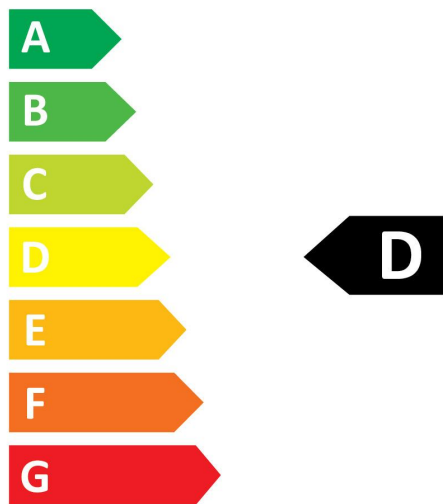

SYLVANIA

ToLEDo Superia T8 UNIVERSAL
ToLEDo Superia T8 Universal V3 4FT 2400LM 840
0029275

SYLVANIA

0029275

16
kWh/1000h

2019/2015