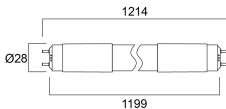

TECHNICAL DRAWINGS