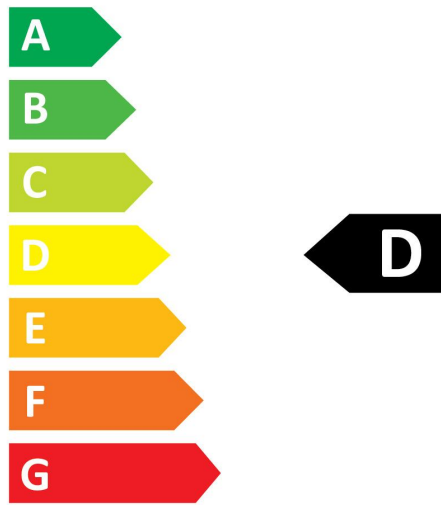

23
kWh/1000h

2019/2015