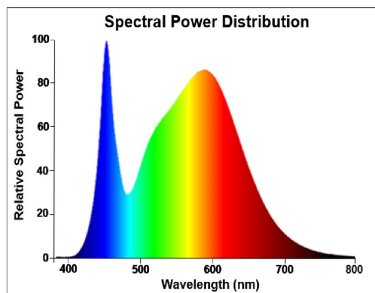

### Optical data

|  |            |
|--|------------|
| Luminous flux (lm)                           | 3600       |
| Luminous flux (Rated) (lm)                   | 3600       |
| Colour temperature (K)                       | 4000       |
| Light colour                                 | Cool White |
| CRI (Ra)                                     | 80         |
| Colour Variation Initial (SDCM)              | SDCM6      |
| Beam Angle (°)                               | 160        |
| Photobiological Risk Group                   | RG0        |
| Lumen maintenance at end of nominal life (%) | 70         |

## PHOTOMETRY