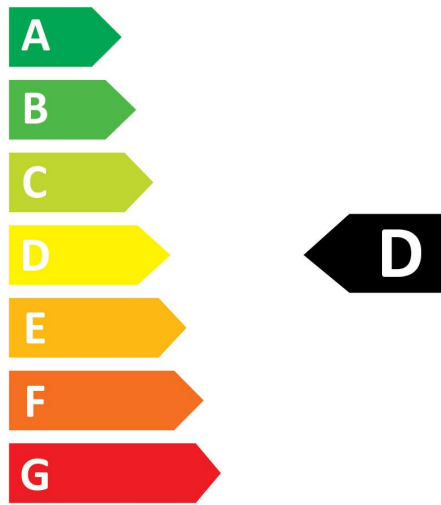

ToLEDo Superia T8 UNIVERSAL

ToLEDo Superia T8 Universal V3 5FT 3600LM 840
0029277

SYLVANIA

0029277

23
kWh/1000h

2019/2015