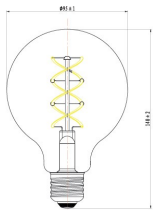

ToLEDo Vintage G95

TOLEDO™ VINTAGE G95 250LM E27 SL

0027984

Packaging inner width (cm)	10.5
Packaging inner height (cm)	62.3
DUN14 (outer)	15410288279845
Units per outer package	60
Packaging outer length (cm)	63.8
Packaging outer width (cm)	55.5
Packaging outer height (cm)	36.2

Safety data

Breakage cleaning instructions	Not applicable
Special purpose lamp	No
Dry applications use only	Yes
Suitable for household illumination	Yes
Safety message	Not Suitable for totally enclosed fixtures

PHOTOMETRY

TECHNICAL DRAWINGS