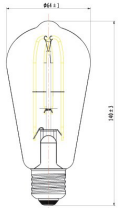

ToLEDo Vintage ST64

TOLEDO™ VINTAGE ST64 250LM E27 SL

0027980

Packaging inner width (cm)	14.7
Packaging inner height (cm)	21.8
DUN14 (outer)	15410288279807
Units per outer package	60
Packaging outer length (cm)	76.5
Packaging outer width (cm)	23.3
Packaging outer height (cm)	35.0

Safety data

Breakage cleaning instructions	Not applicable
Special purpose lamp	No
Dry applications use only	Yes
Suitable for household illumination	Yes
Safety message	Not Suitable for totally enclosed fixtures

PHOTOMETRY

TECHNICAL DRAWINGS